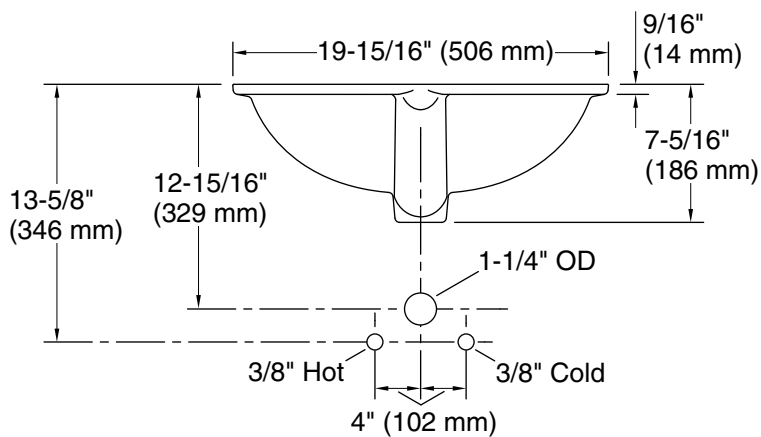

Sartorial™ Herringbone Caxton® Rectangle

Bathroom sink
K-29471-HD2

Recommended ADA Installation

Technical Information

All product dimensions are nominal.

Installation: Undermount

Notes

Install this product according to the installation instructions.