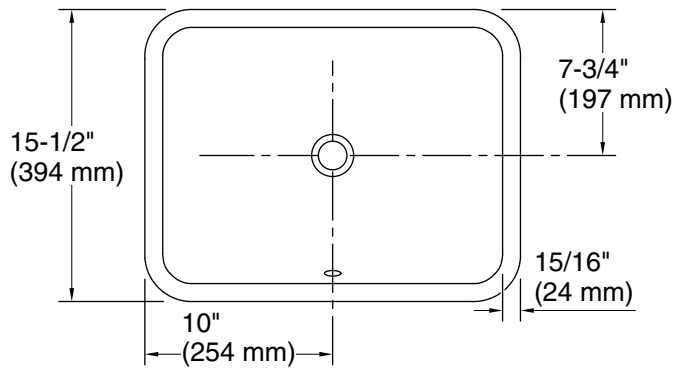

Sartorial™ Herringbone Caxton® Rectangle

Bathroom sink
K-29471-HD2

Recommended ADA Installation

Technical Information

All product dimensions are nominal.

Installation: Undermount

Notes

Install this product according to the installation instructions.