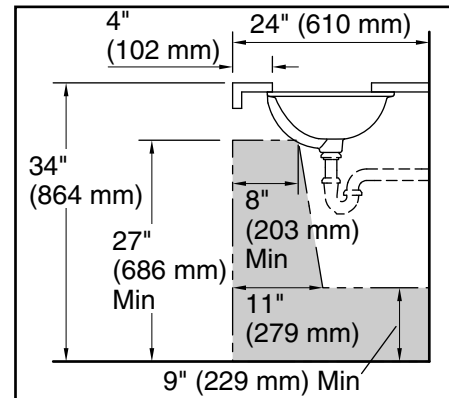

Sartorial™ Herringbone Caxton® Rectangle

Bathroom sink
K-29471-HD2

Recommended ADA Installation

Technical Information

All product dimensions are nominal.

Installation: Undermount

Notes

Install this product according to the installation instructions.